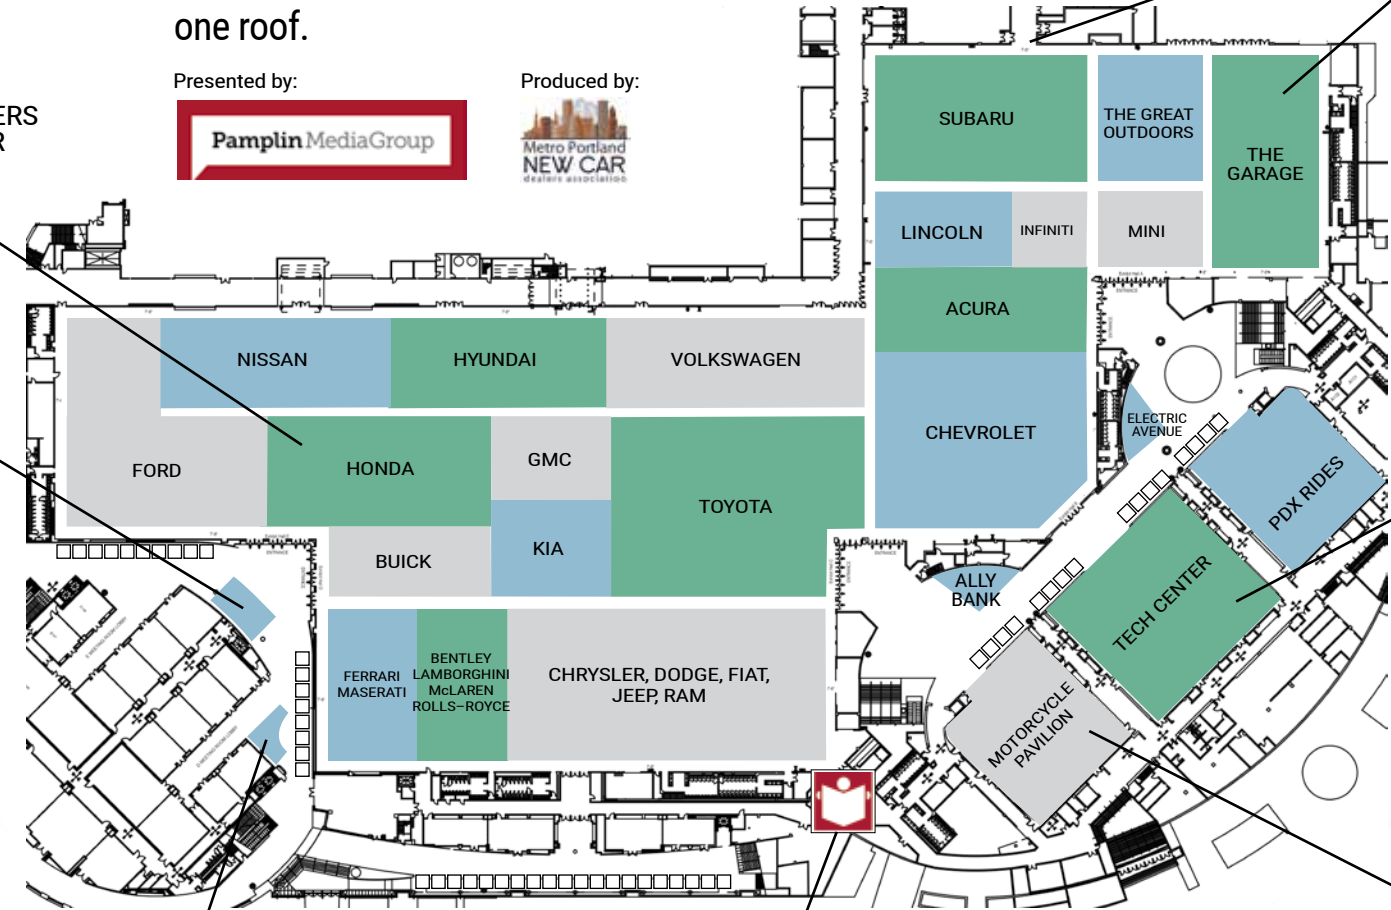

MAIN FLOOR

THE GARAGE Presented By **PERLO CONSTRUCTION**
3 LIVE CAR BUILDS- 2019
Many other demonstrations!
Subaru STI
Honda Ridgeline
Ford Mustang

- ProTek Automotive
- AR Auto Service
- WheelKraft
- Stereo King
- PDX Detail
- PDX Wraps
- A&I Distributors/Castrol Motor Oil

OEVA EV SHOWCASE

SEE APRILIA, BMW, CAN-AM, CF MOTO, DUCATI, HARLEY-DAVIDSON, HONDA, INDIAN, KAWASAKI, MOTO GUZZI, POLARIS, ROYAL ENFIELD, SUZUKI, TRIUMPH AND YAMAHA IN THE MOTORCYCLE PAVILION!

Find these Ride & Drives near the Main Entrance

MAIN ENTRANCE

PORTLAND BALLROOM LUXURY LOFT ON THE SECOND FLOOR