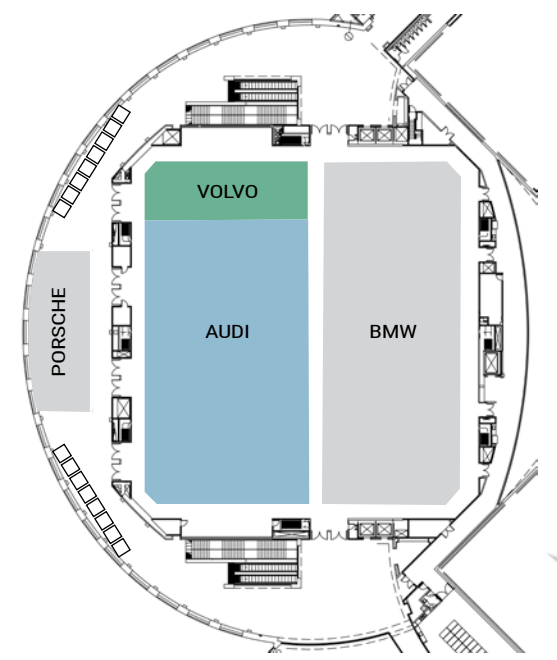

2019 AUTO SHOW PULL OUT MAP

The 110th Portland International Auto Show is bigger and better than ever with more than 600 vehicles on display and family-friendly activities all under one roof.

Presented by: **Pamplin Media Group**
 Produced by: **Metro Portland New Car Dealers Association**

OEVA EV SHOWCASE

SEE APRILIA, BMW, CAN-AM, CF MOTO, DUCATI, HARLEY-DAVIDSON, HONDA, INDIAN, KAWASAKI, MOTO GUZZI, POLARIS, ROYAL ENFIELD, SUZUKI, TRIUMPH AND YAMAHA IN THE MOTORCYCLE PAVILION!

Find these Ride & Drives near the Main Entrance

MAIN ENTRANCE

PORTLAND BALLROOM LUXURY LOFT ON THE SECOND FLOOR

UPSTAIRS TO PORTLAND BALLROOM LUXURY LOFT

OREGON BALLROOM LUXURY LOFT ON THE SECOND FLOOR

UPSTAIRS TO OREGON BALLROOM LUXURY LOFT

Test drives from 11 manufacturers will be offered at the many Ride & Drives around the Convention Center